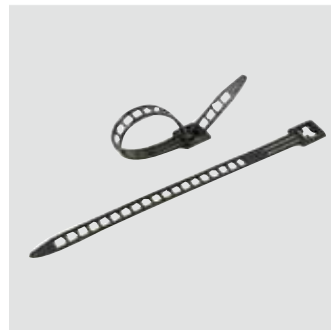

**Cable tie
LED strip 10**

Art. no. 690014105