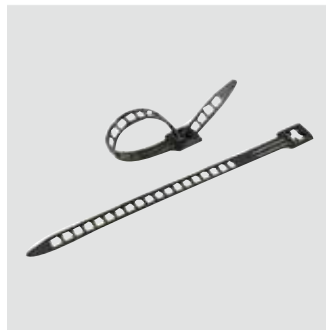

**Cable tie
LED strip 100**

Art. no. 690014204