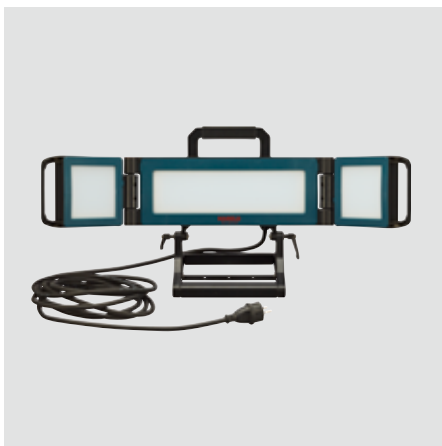

Vapor 6500

Art. no. 690000591

Features Bright. Option to select one, two or all three light sources.

More info Extra electricity socket.

Suitable accessories Stand.

Lumen 6500

IP 54