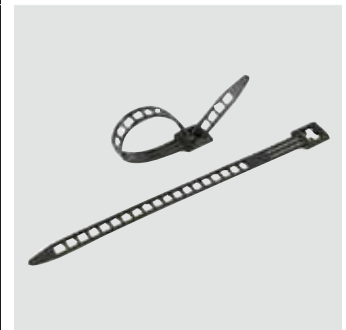

Art. no. 690004056

**Cable tie
LED strip 10**

Art. no. 690014105

**Cable tie
LED strip 100**

Art. no. 690014204

**Cable tie
LED strip 200**

Art. no. 690014303

**Helmet clip
Halo head lamp**