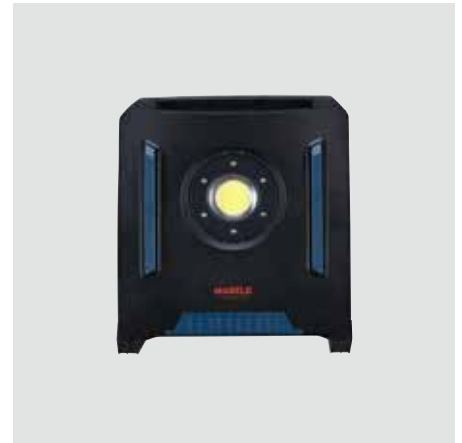

Bany 10000 APP

Art. no. 690007117

Features Extremely bright, extremely impact resistant and dimmable. Compatible with most common battery systems found in power tools.

More info Adapters for DeWalt, Milwaukee, Metabo, Makita, Hikoki and Bosch included. Controlled via app.

Suitable accessories Stand.

Lumen 10000

IP 65