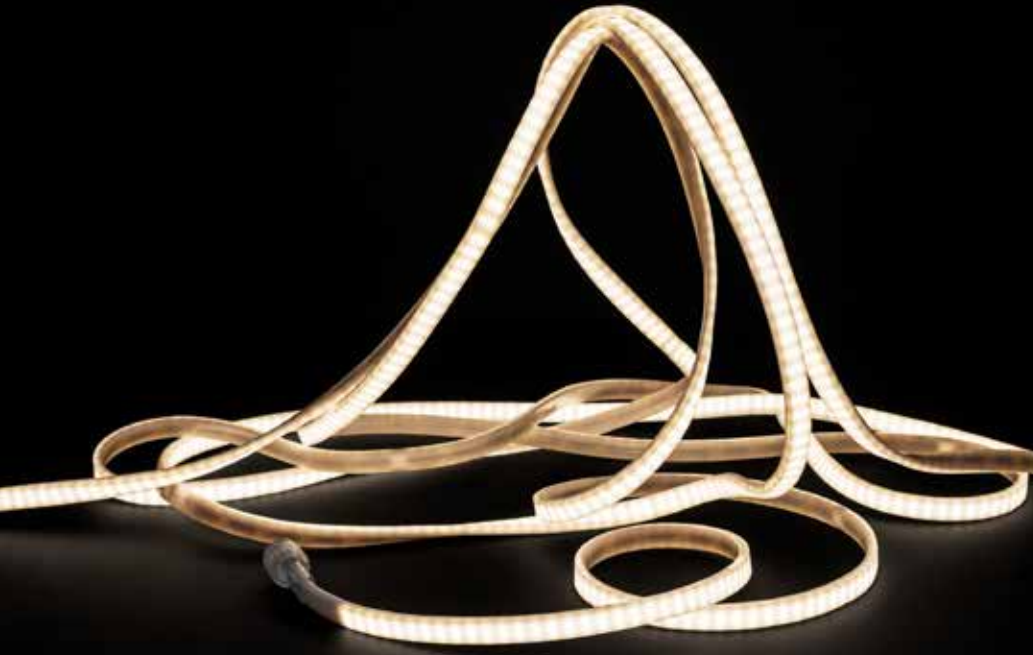

Sunlit Frosted

Emergency light battery for Sunlit LED strips

Construction environments often involve the risk of power failure. By using an emergency light battery for our Sunlit LED strips, you can continue working as normal or facilitate a safe evacuation. The emergency light battery provides good working light for approx. 1 hour.

Art. no. 690015102