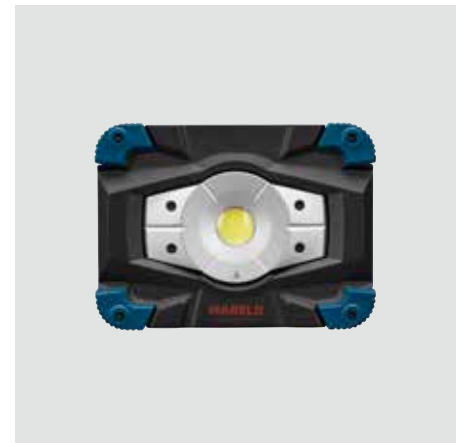

Suitable accessories Magnet, universal adapter, stand.

Lumen 5000

IP 65

Battery life 3 hours

Flash

Flash is a family of compact and extremely impact resistant lamps that are ideal for jobs that require plenty of light but where space is limited. They are rechargeable and dimmable.

Flash 1000 RE

Art. no. 690000054

Features Rechargeable, extremely impact resistant and compact.

Suitable accessories Magnet, fast charger, stand.

Lumen 1000

IP 65

Battery life 3 hours

Flash 3000 RE WR

Lumen 3000

IP 65

Battery life 3 hours

Shine

Shine is a family of spherical work lamps that provide 360° light dispersion. The lamps are extremely impact resistant, making them suitable for use in the harshest of environments. They are equipped with a suspension hook and threaded screw holes for mounting on a tripod.